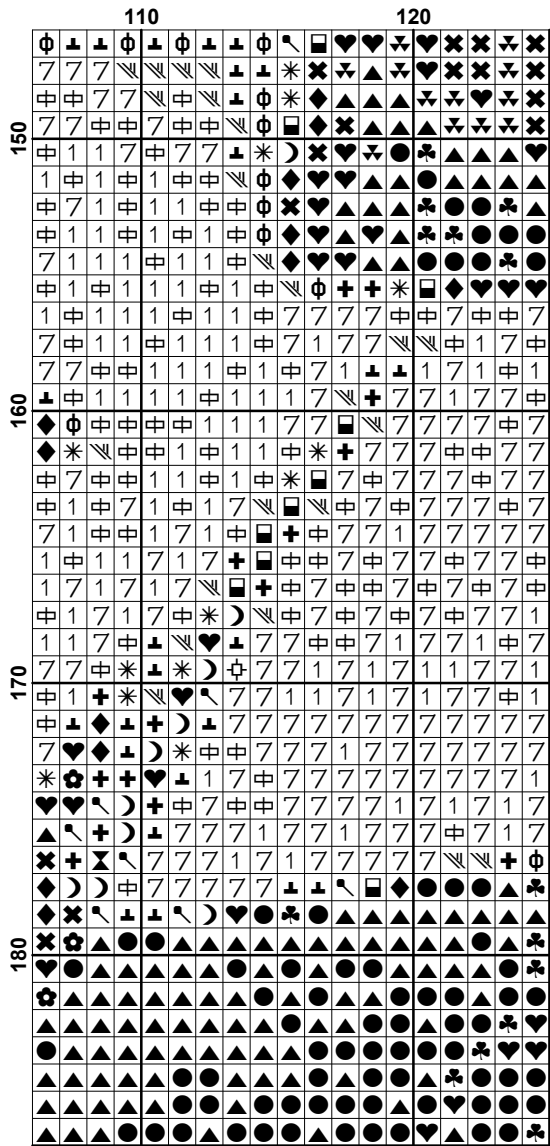

Free Cross Stitch Charts

Kitten on Seat

This cross stitch pattern is strictly for personal use only. Please respect my copyright.

www.freecrossstitchcharts.com

Pattern Name: Kitten on Seat
Designed By: Free Cross Stitch Charts
Company: freecrossstitchcharts.com
Copyright: Free Cross Stitch Charts
Fabric: Aida 14, White
 125w X 187h Stitches
Size(s): 14 Count, 8-7/8w X 13-1/4h in
 16 Count, 7-3/4w X 11-5/8h in
 18 Count, 6-7/8w X 10-3/8h in
 22 Count, 5-5/8w X 8-1/2h in

Notes:

This pattern is for personal use only.

Usage Summary**Strands Per Skein:** 6**Skein Length:** 313.0 in

Type	Number	Full	Half	Quarter	Petite	Back(in)	Str(in)	Spec(in)	French	Bead	Skein Est.
■ DMC	310	105	0	0	0	0.0	0.0	0.0	0	0	1.000
■ DMC	451	512	0	0	0	0.0	0.0	0.0	0	0	1.000
■ DMC	452	1110	0	0	0	0.0	0.0	0.0	0	0	1.000
■ DMC	470	434	0	0	0	0.0	0.0	0.0	0	0	1.000
■ DMC	580	676	0	0	0	0.0	0.0	0.0	0	0	1.000
■ DMC	647	290	0	0	0	0.0	0.0	0.0	0	0	1.000
■ DMC	728	192	0	0	0	0.0	0.0	0.0	0	0	1.000
■ DMC	730	465	0	0	0	0.0	0.0	0.0	0	0	1.000
■ DMC	732	594	0	0	0	0.0	0.0	0.0	0	0	1.000
■ DMC	733	367	0	0	0	0.0	0.0	0.0	0	0	1.000
■ DMC	782	276	0	0	0	0.0	0.0	0.0	0	0	1.000
■ DMC	801	1029	0	0	0	0.0	0.0	0.0	0	0	1.000
■ DMC	822	888	0	0	0	0.0	0.0	0.0	0	0	1.000
■ DMC	831	774	0	0	0	0.0	0.0	0.0	0	0	1.000
■ DMC	832	885	0	0	0	0.0	0.0	0.0	0	0	1.000
■ DMC	842	1627	0	0	0	0.0	0.0	0.0	0	0	1.000
■ DMC	936	482	0	0	0	0.0	0.0	0.0	0	0	1.000
■ DMC	938	138	0	0	0	0.0	0.0	0.0	0	0	1.000
■ DMC	945	171	0	0	0	0.0	0.0	0.0	0	0	1.000
■ DMC	3023	131	0	0	0	0.0	0.0	0.0	0	0	1.000
■ DMC	3033	691	0	0	0	0.0	0.0	0.0	0	0	1.000
■ DMC	3346	259	0	0	0	0.0	0.0	0.0	0	0	1.000
■ DMC	3770	2126	0	0	0	0.0	0.0	0.0	0	0	1.000
■ DMC	3787	828	0	0	0	0.0	0.0	0.0	0	0	1.000
■ DMC	3852	196	0	0	0	0.0	0.0	0.0	0	0	1.000
■ DMC	3860	1477	0	0	0	0.0	0.0	0.0	0	0	1.000
■ DMC	3861	2057	0	0	0	0.0	0.0	0.0	0	0	1.000
■ DMC	3863	537	0	0	0	0.0	0.0	0.0	0	0	1.000
■ DMC	3864	1687	0	0	0	0.0	0.0	0.0	0	0	1.000
■ DMC	3865	2371	0	0	0	0.0	0.0	0.0	0	0	2.000