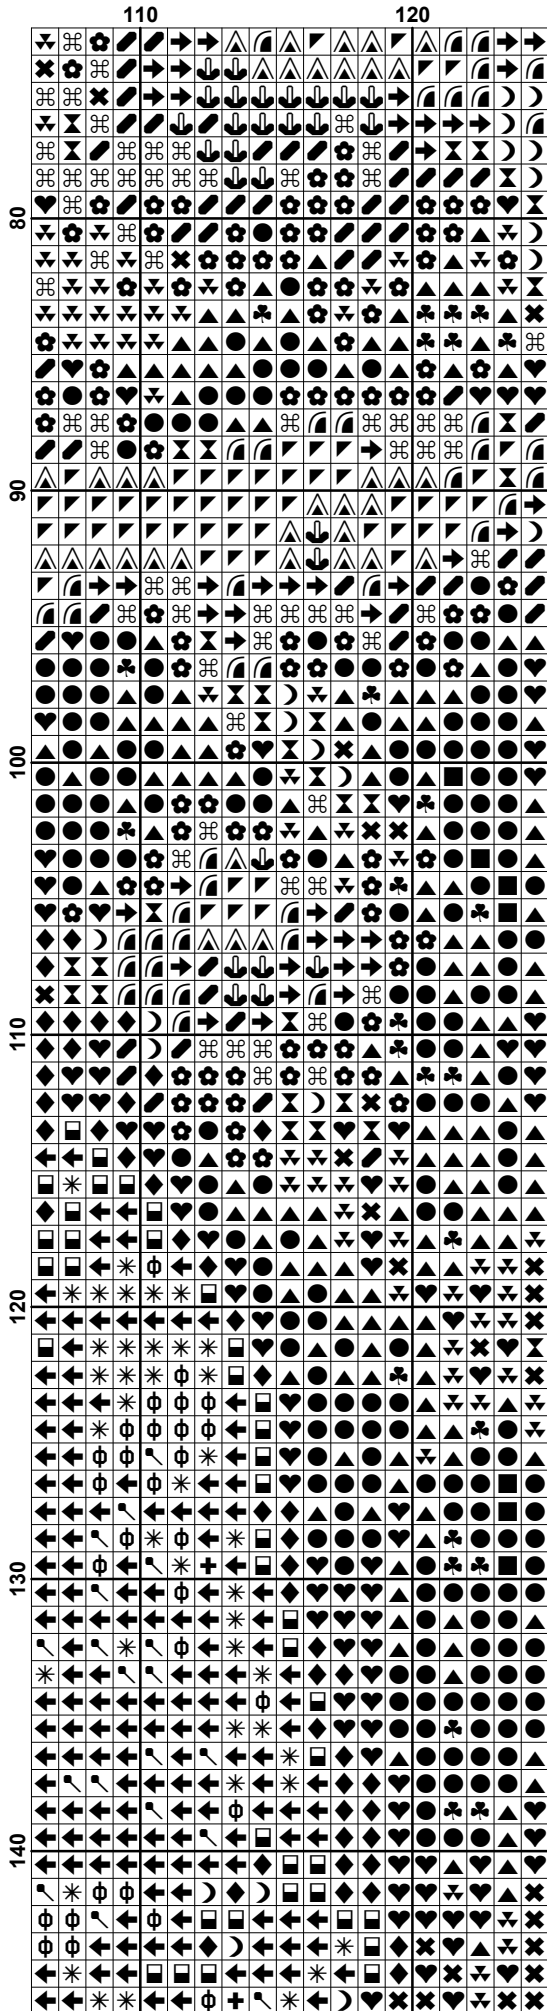

Free Cross Stitch Charts

Kitten on Seat

This cross stitch pattern is strictly for personal use only. Please respect my copyright.

www.freecrossstitchcharts.com

Pattern Name: Kitten on Seat
Designed By: Free Cross Stitch Charts
Company: freecrossstitchcharts.com
Copyright: Free Cross Stitch Charts
Fabric: Aida 14, White
 125w X 187h Stitches
Size(s): 14 Count, 8-7/8w X 13-1/4h in
 16 Count, 7-3/4w X 11-5/8h in
 18 Count, 6-7/8w X 10-3/8h in
 22 Count, 5-5/8w X 8-1/2h in

Floss Used for Full Stitches:

Symbol	Strands	Type	Number	Color
	2	DMC	310	Black
	2	DMC	451	Shell Gray-DK
	2	DMC	452	Shell Gray-MD
	2	DMC	470	Avocado Green-LT
	2	DMC	580	Moss Green-DK
	2	DMC	647	Beaver Gray-MD
	2	DMC	728	Topaz
	2	DMC	730	Olive Green-VY DK
	2	DMC	732	Olive Green
	2	DMC	733	Olive Green-MD
	2	DMC	782	Topaz-DK
	2	DMC	801	Coffee Brown-DK
	2	DMC	822	Beige Gray-LT
	2	DMC	831	Golden Olive-MD
	2	DMC	832	Golden Olive
	2	DMC	842	Beige Brown-VY LT
	2	DMC	936	Avocado Green-VY DK
	2	DMC	938	Coffee Brown-UL DK
	2	DMC	945	Tawny
	2	DMC	3023	Brown Gray-LT
	2	DMC	3033	Mocha Brown-VY LT
	2	DMC	3346	Hunter Green
	2	DMC	3770	Tawny-VY LT
	2	DMC	3787	Brown Gray-DK
	2	DMC	3852	Straw-VY DK
	2	DMC	3860	Cocoa
	2	DMC	3861	Cocoa-LT
	2	DMC	3863	Mocha Beige-MD
	2	DMC	3864	Mocha Beige-LT
	2	DMC	3865	Winter White