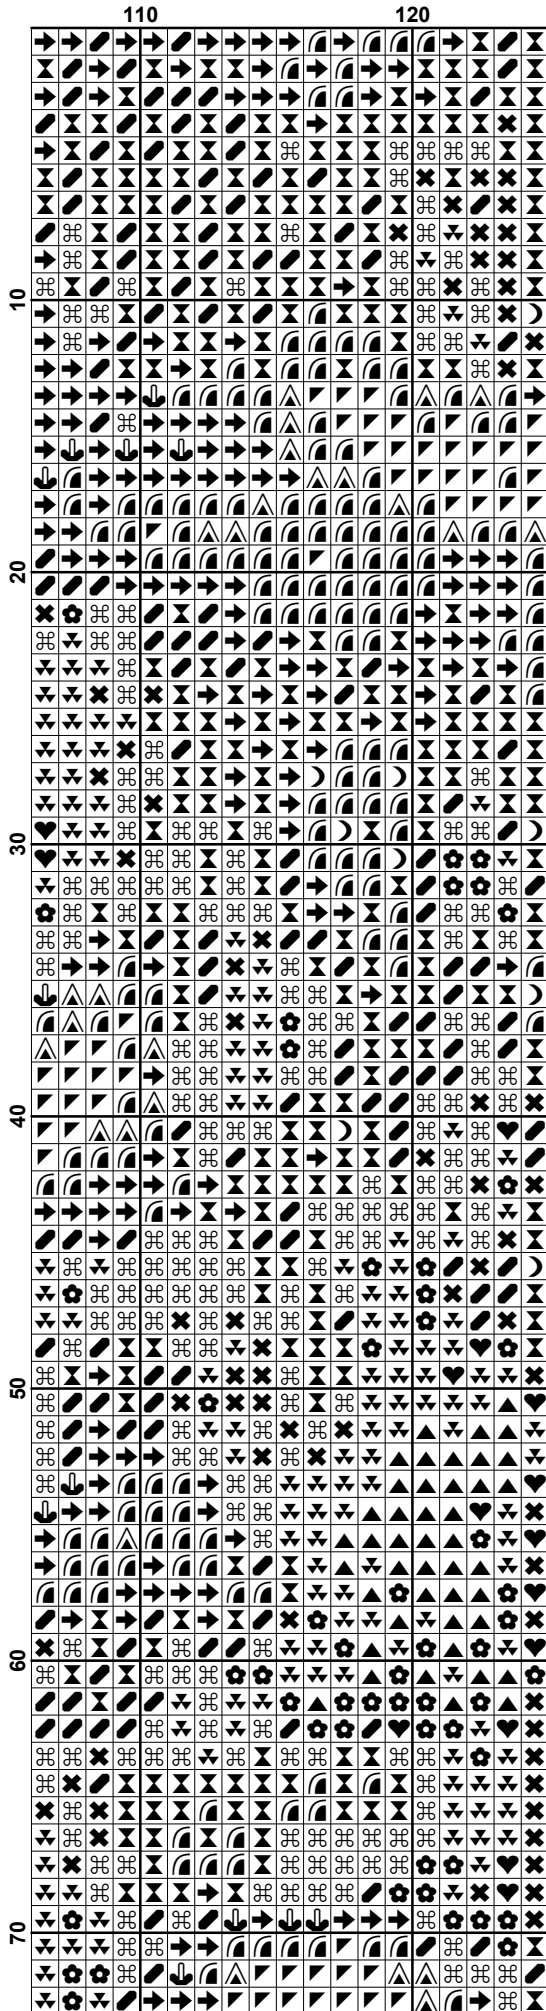

Free Cross Stitch Charts

Kitten on Seat

This cross stitch pattern is strictly for personal use only. Please respect my copyright.

www.freecrossstitchcharts.com

Pattern Name: Kitten on Seat
Designed By: Free Cross Stitch Charts
Company: freecrossstitchcharts.com
Copyright: Free Cross Stitch Charts
Fabric: Aida 14, White
 125w X 187h Stitches
Size(s): 14 Count, 8-7/8w X 13-1/4h in
 16 Count, 7-3/4w X 11-5/8h in
 18 Count, 6-7/8w X 10-3/8h in
 22 Count, 5-5/8w X 8-1/2h in

Floss Used for Full Stitches:

Symbol	Strands	Type	Number	Color
	2	DMC	310	Black
	2	DMC	451	Shell Gray-DK
	2	DMC	452	Shell Gray-MD
	2	DMC	470	Avocado Green-LT
	2	DMC	580	Moss Green-DK
	2	DMC	647	Beaver Gray-MD
	2	DMC	728	Topaz
	2	DMC	730	Olive Green-VY DK
	2	DMC	732	Olive Green
	2	DMC	733	Olive Green-MD
	2	DMC	782	Topaz-DK
	2	DMC	801	Coffee Brown-DK
	2	DMC	822	Beige Gray-LT
	2	DMC	831	Golden Olive-MD
	2	DMC	832	Golden Olive
	2	DMC	842	Beige Brown-VY LT
	2	DMC	936	Avocado Green-VY DK
	2	DMC	938	Coffee Brown-UL DK
	2	DMC	945	Tawny
	2	DMC	3023	Brown Gray-LT
	2	DMC	3033	Mocha Brown-VY LT
	2	DMC	3346	Hunter Green
	2	DMC	3770	Tawny-VY LT
	2	DMC	3787	Brown Gray-DK
	2	DMC	3852	Straw-VY DK
	2	DMC	3860	Cocoa
	2	DMC	3861	Cocoa-LT
	2	DMC	3863	Mocha Beige-MD
	2	DMC	3864	Mocha Beige-LT
	2	DMC	3865	Winter White